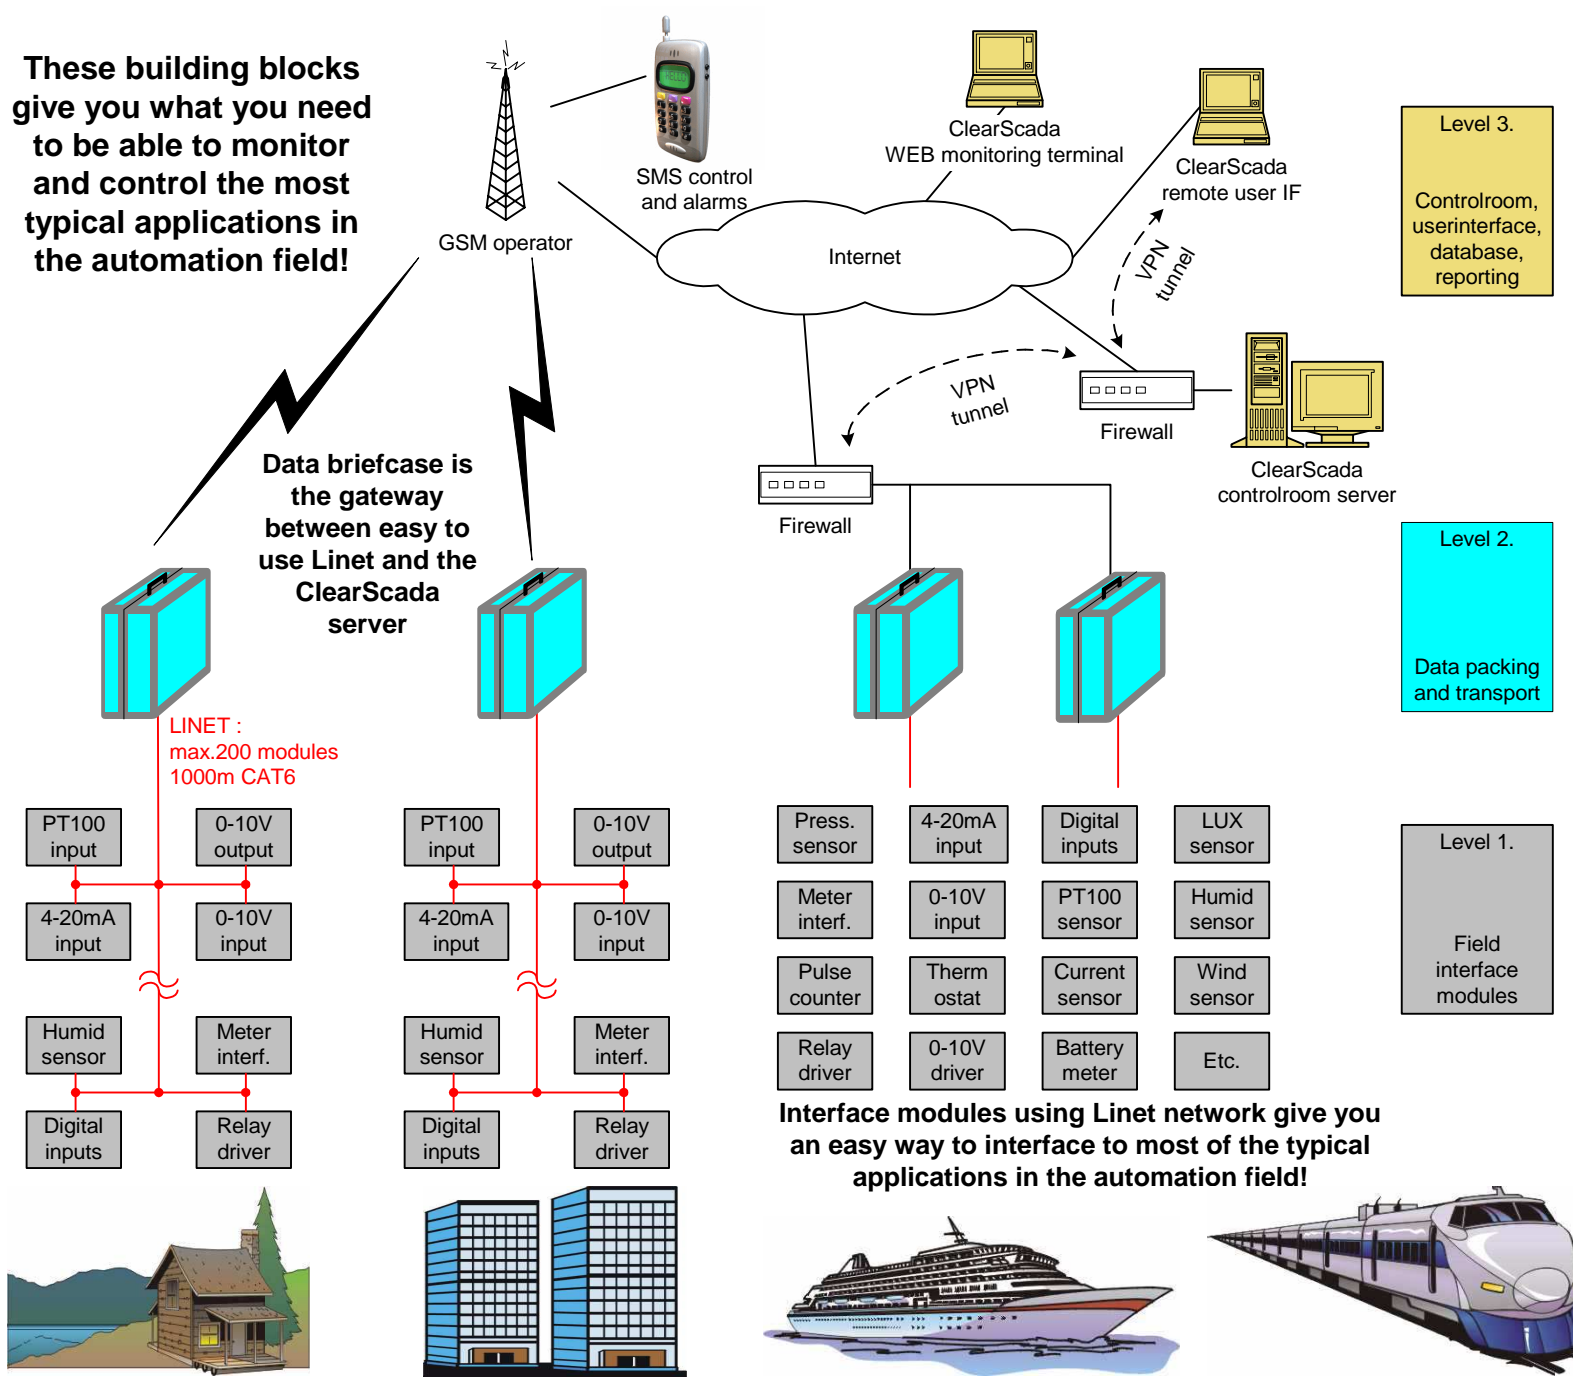

sitecno portable data logging system

These building blocks give you what you need to be able to monitor and control the most typical applications in the automation field!

Data briefcase is the gateway between easy to use Linet and the ClearScada server

Interface modules using Linet network give you an easy way to interface to most of the typical applications in the automation field!